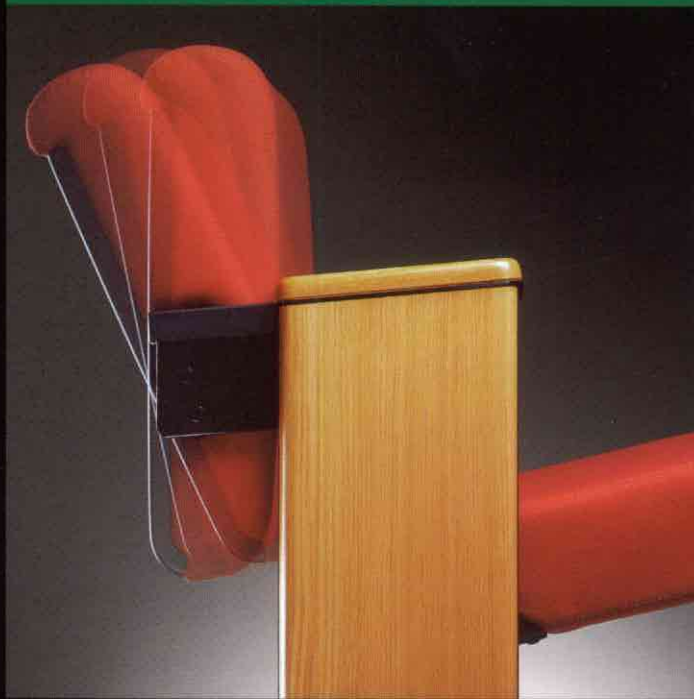

## Aria® Auditorium Seating

Auditoriums are often the public's first experience with schools, businesses or facilities. Worn, faded, outdated auditorium furnishings can present a negative image. Reflect a commitment to excellence and impress students, visitors and attendees with an elegantly designed and furnished auditorium. ■ From traditional to contemporary settings, Aria's crisp, clean lines are ideal in auditoriums, lecture halls, training rooms and seminar facilities. Ease aisle access with Aria's space efficient 13" folded depth, among

Find seat locations easily and enhance the look of the auditorium with aisle lights and row markers.

Easily store large tablet arms under seats with a one-motion mechanism.

Embellish auditoriums with elegant end panels in wood, laminate or upholstery.

Accommodate various design needs by incorporating back panels and arm caps in wood, plastic or upholstery.

the narrowest available. Gain superior long-term comfort with Aria's unique articulating back and thick cushions. ■ Explore design possibilities with Aria's many options, including a wide variety of powder-coated frame finishes and the broadest selection of fabrics. Enhance an auditorium's appearance with decorative end panels, back panels and arm caps. Choose from four seat widths, an optional tablet arm, aisle lighting, seat and row markers as well as ADA accessible options.