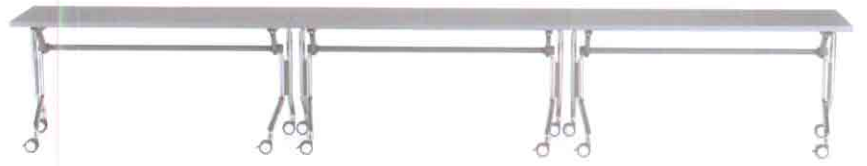

Hurry Up!™ Tables ■

■ Working in the fast lane.

**Breaking the speed limit.**

In today's hectic climate, you need mobility and flexibility to get it done quickly. Make last-minute changes. Respond to unexpected "fire drills". Move it. Store it. And, by the way, do it yourself. With Hurry Up! tables, one person can flip them into position and roll them into place. The lightweight top option and casters make rearranging tables a breeze. Need to move to another room? Simply nest two or three tables together and roll them away. It's fast furniture for your fast-paced world.

The compact nesting ability of the Hurry Up! table is achieved through an innovative leg-within-leg design.

The release mechanism allows one person to flip the table with one motion. Simplicity at work.

Hurry Up! tables are available with an optional lightweight top for even greater ease of movement.

Glides and lower cost, non-flipping tables are options.

Hurry Up! Tables

Hurry Up! tables put you on the fast track when it comes to setting up, reconfiguring and storing tables. When you have a table on casters that flips and nests, it just doesn't get much easier.

Flip it.

A quick and simple one-step release enables the top to flip and lock. The leg-within-leg nesting ability of the table and its incredibly narrow folded "envelope" maximize limited storage space.