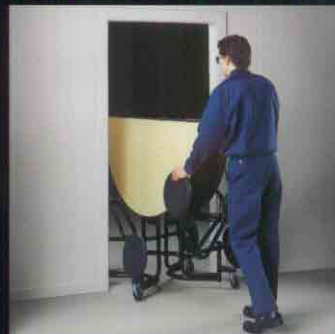

(below left) Like other Uniframe tables, Uniframe Round Tables with Seating are the easiest to operate...bar none! Fingertip control and effortless folding are the result of KI's exclusive combination of pneumatic lift assist and torsional energy storage system. No fuss, no effort, just efficient use of space without any hassles.

(below right) To ensure safety and convenience, KI's exclusive storage lock system engages automatically when the table is folded. Since it is easily accessible, the storage lock can be released from either side of the table.

(below left) To provide greater strength, durability and stability than competitors' plastic sleeve and pin style stools and to eliminate field installation requirements, KI attaches stools to a heavy, 8-gauge metal plate before shipping.

(below right) Avoid scuffed shoes as well as trapped dust, dirt or food with the sleek, tamper-resistant caster cover. Add stability and maneuverability, which prevent tipping, with KI's carefully engineered caster design.

(above left) For durability and high value, choose the vinyl bullnose edge. For superior edge protection, choose KI's exclusive Perfect Edge. Perfect Edge prevents bacterial build-up by permanently sealing the top to prevent liquid or food particles from permeating the top core. Its superiority is ensured by KI's lifetime warranty.

(above right) Eliminate the need to straddle table leg uprights and also allow easy entry and egress with Uniframe's seat support design. This design provides aesthetic continuity with other Uniframe tables with seating...a unique KI benefit.

with Uniframe's unitized all-steel frames. ■ Perfect for interactive environments, these 60" round tables are available in two different heights with your choice of eight stools or four benches. Brighten food service settings with the widest selection of colors and finishes. Stools are made of polypropylene or optional thermoset "hard plastic". Frames are black enamel coated or duplex nickel-chrome plated with non-marring nylon or stainless steel glides.

(above left) Assure safe operation and keep tables safely in the open position with Uniframe's gravity down-lock. It automatically engages into slots in the hinges and easily releases from either side. Prevent pinched fingers with Uniframe's pinch-free center hinges and sufficient clearance between top halves.

(above right) Discourage children from climbing and minimize dust build-up during storage with stool seats that store parallel to the tabletop. Uniframe Round Tables with Seating move safely through standard door openings, unlike competitors' tables.

KI · 1330 Bellevue Street · Green Bay, WI 54302
1-800-454-9796 · www.ki-inc.com

KI and Uniframe are registered trademarks of Krueger International, Inc.
© 2000 KI Litho in USA. Code KI-00396/BD/IS/IT/PP/200