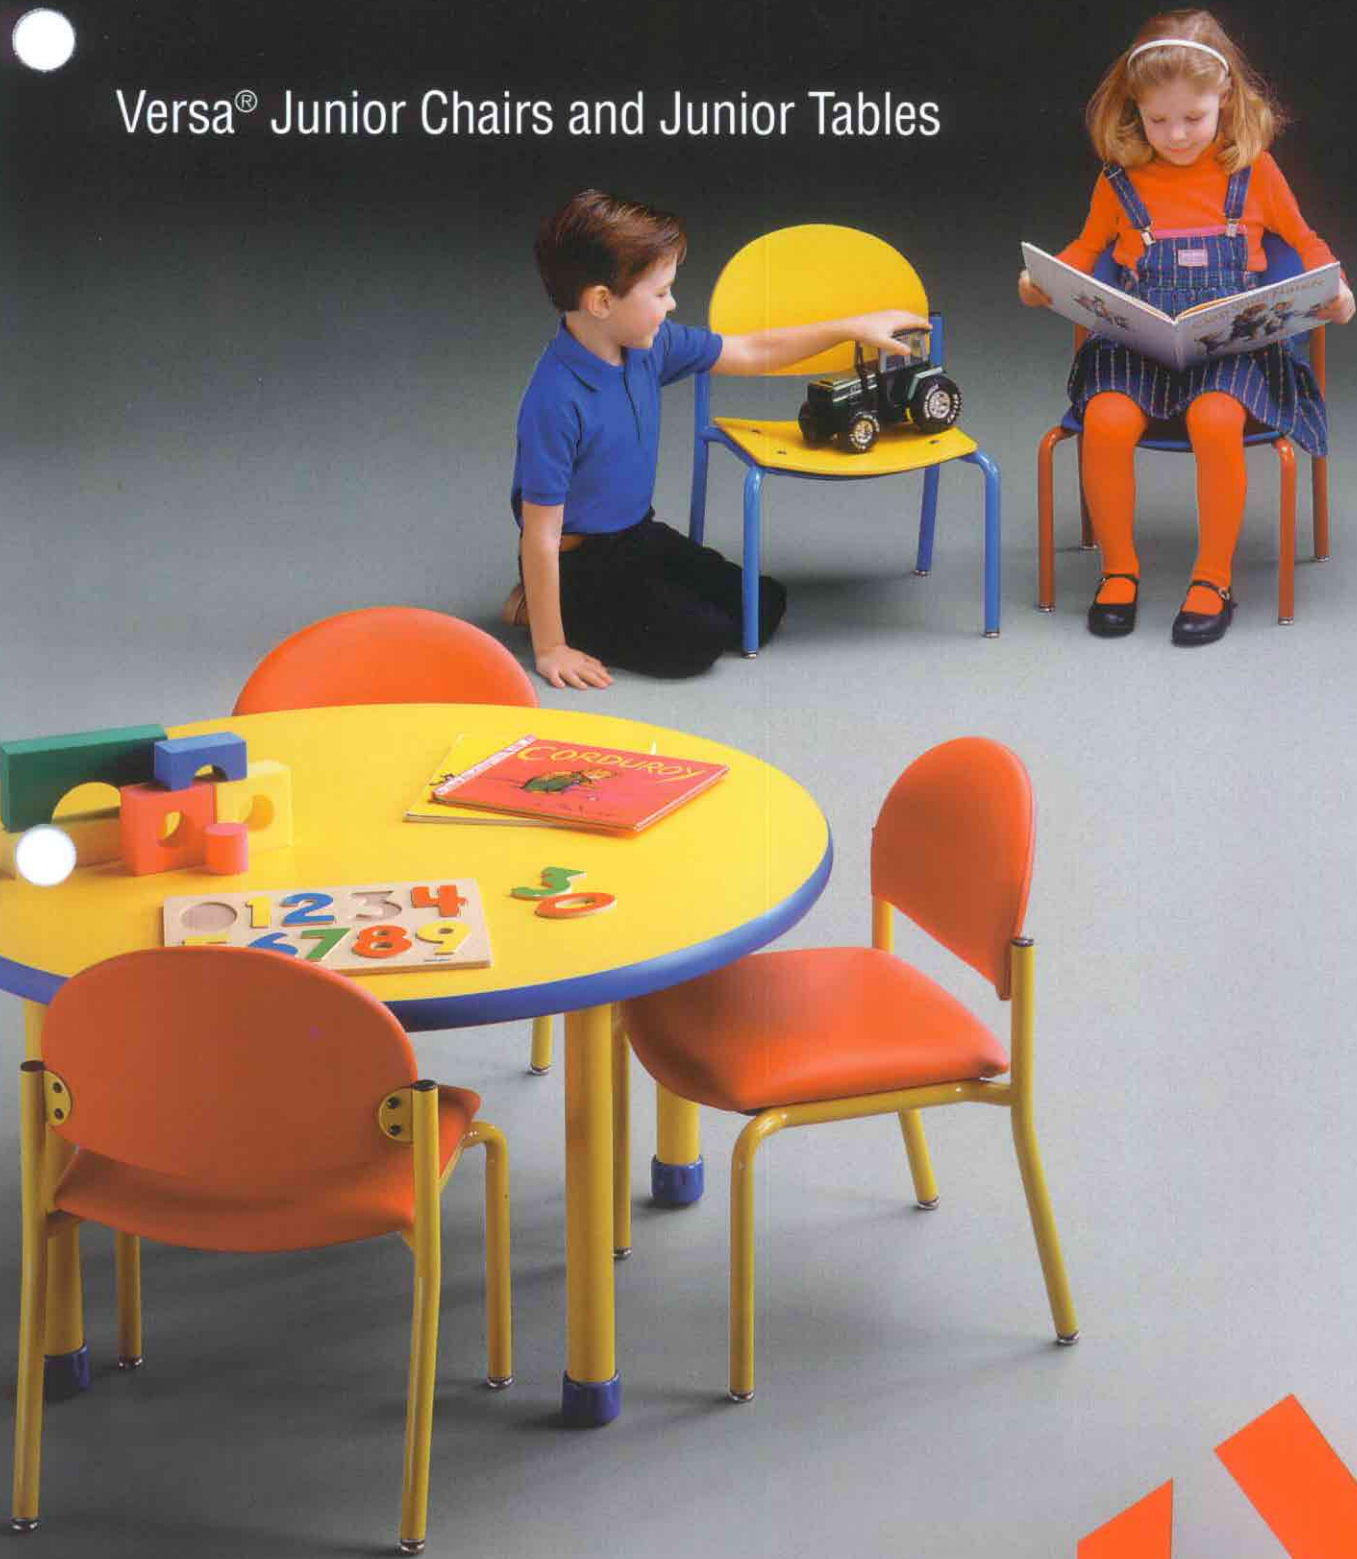

Versa® Junior Chairs and Junior Tables

Versa Junior chairs and Junior tables combine classic Versa styling with key performance features that meet the demands of today's juvenile seating requirements. ■ Chairs can be specified in three seat heights. Seats and backrests are available in polypropylene or upholstered in KI fabrics, KI vinyls, Pallas textiles or C.O.M.

Versa Junior chairs and Junior tables are designed and manufactured to be stable and safe.

Chair frames feature wallsaver legs to protect walls from marring.

Based on the full-size Versa (right), Versa Junior chairs accommodate a wide range of age groups from five to fourteen years.

Seat Heights			
Polypropylene	10½"	13"	14½"
Fabric or vinyl	11"	13½"	15¼"

The underside of the Versa Junior seat pans and Junior table tops are free of sharp edges and rough surfaces.

Junior table leg glides feature ¼" adjustability for leveling without tools.

■ Chair frames and table legs can be chrome-plated or powder-coated in KI's standard colors. ■ Tables are available in three heights: 18½", 21" and 24". Solid core round, square and rectangular tops can be selected in a wide range of dimensions, and in standard KI laminates. Tables are finished with a durable bullnose edge.